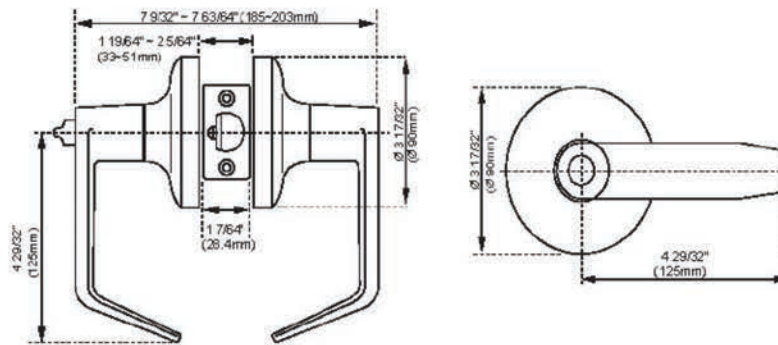

Type	Description
M-001RD	RFID reader with battery box and enclosure made from stainless steel

Type	Description
5162MCLT70D	CYLINDRICAL LOCKSET WITH MOTOR, B/S:70, GALAXY TRIM, 626 FINISH, KD CYLINDER
5162MFLT70D	CYLINDRICAL LOCKSET WITH MOTOR, B/S:70, ECLIPSE TRIM, 626 FINISH, KD CYLINDER
5162MCLT70A	CYLINDRICAL LOCKSET WITH MOTOR, B/S:70, GALAXY TRIM, 626 FINISH, KA CYLINDER
5162MFLT70A	CYLINDRICAL LOCKSET WITH MOTOR, B/S:70, ECLIPSE TRIM, 626 FINISH, KA CYLINDER

5162MFLT70D

Unit	Parts	Material	Type	Finish	
RFID reader	Escutcheon	Stainless steel	SUS304	Grinding	
	Mounting plate	Steel	SECC	Plating ZINC	
	Gasket	Rubber		—	
	Mounting screws	Stainless steel	SUS304	—	
	PCB (Main / Reader)	Provided by Miwa			
	Battery box	Provided by Miwa			
Lockset	Lever	ZINC		US26D	
	Lever Rose	Stainless steel		US26D	
	Lock case	Steel		YELLOW ZINC PLATED	
	Actuator	Steel		YELLOW ZINC PLATED	

- Retro fit to existing cylindrical lock preps
- Suitable for common, storage, closet or office type doors
- Lock holds 600 events and reports usage of 120 events onto each individual staff card
- Lock can be programmed as common door, individual door, timed access and zoned door
- Optional Mechanical hard-key override, master keyed or individual